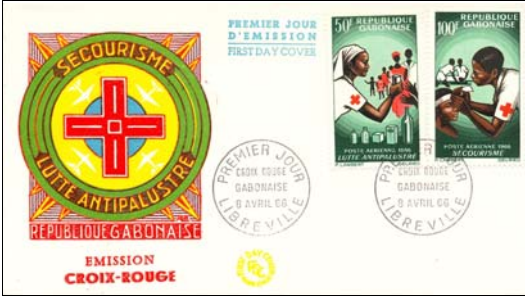

APRIL 8, 1966

G
A
B
O
N
•
1
9
6
6

Design Size: 26 x 48 mm
Designer: P. Lambert
Producer: Delrieu
Process: photogravure
Format:
Selvage:
Quantity:
Paper: white
Watermark: none
Perforations: 12½
Margins: designer's name lower left, printer's name lower right
Purpose: commemorate the Red Cross
Sub-topics: anti-malarial medicine
Notes: design portrays dispensing anti-malaria drugs; issued in combination with 100 Fr. value depicting first aid
Price: B

1
9
6
6

FIRST DAY CANCELLATIONS

**G
A
B
O
N
•
1
9
6
6**

FIRST DAY CACHETS

 <p style="font-size: small; color: blue;">PREMIER JOUR D'ÉMISSION FIRST DAY COVER</p>	<p>Type: GB-1 Producer: Bessie Size: Notes:</p> <hr/> <p>Type: GB-2 Producer: Editions So. Ge. Im. Size: 50½ x 78 mm Notes: producer's name in very small letters at lower right of covers</p>	<p style="text-align: center; font-size: small;">RÉPUBLIQUE GABONAISE</p>  <p style="text-align: center; font-size: small;">CROIX-ROUGE GABONAISE PREMIER JOUR D'ÉMISSION</p>

G
A
B
O
N
•
1
9
6
6

FIRST DAY CACHETS

G
A
B
O
N

•

1
9
6
6

FIRST DAY USAGE

G
A
B
O
N
•
1
9
6
6

Cancel: LB-1
Cacher: GB-1
Size:
Notes: C41-C42
Price: D